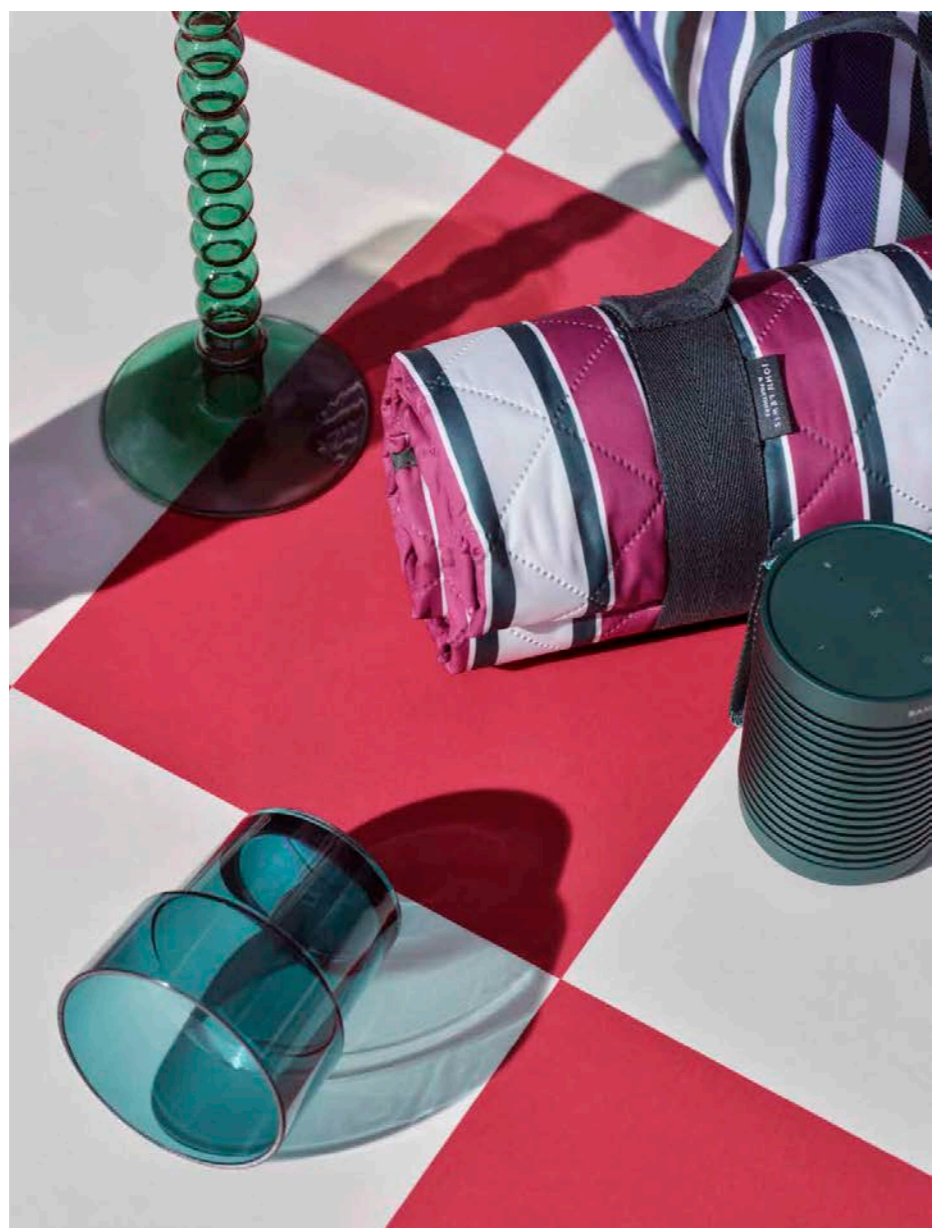

John Lewis Stackable Tumblers Set Of Four, £12 / Grassmere Glass Candle Holder, Green, £18 / Stripe Picnic Rug, £25 / Stripe Cooler Bag, £25 / Bang & Olufsen Beosound Explore Portable Waterproof Bluetooth Speaker, £184.99